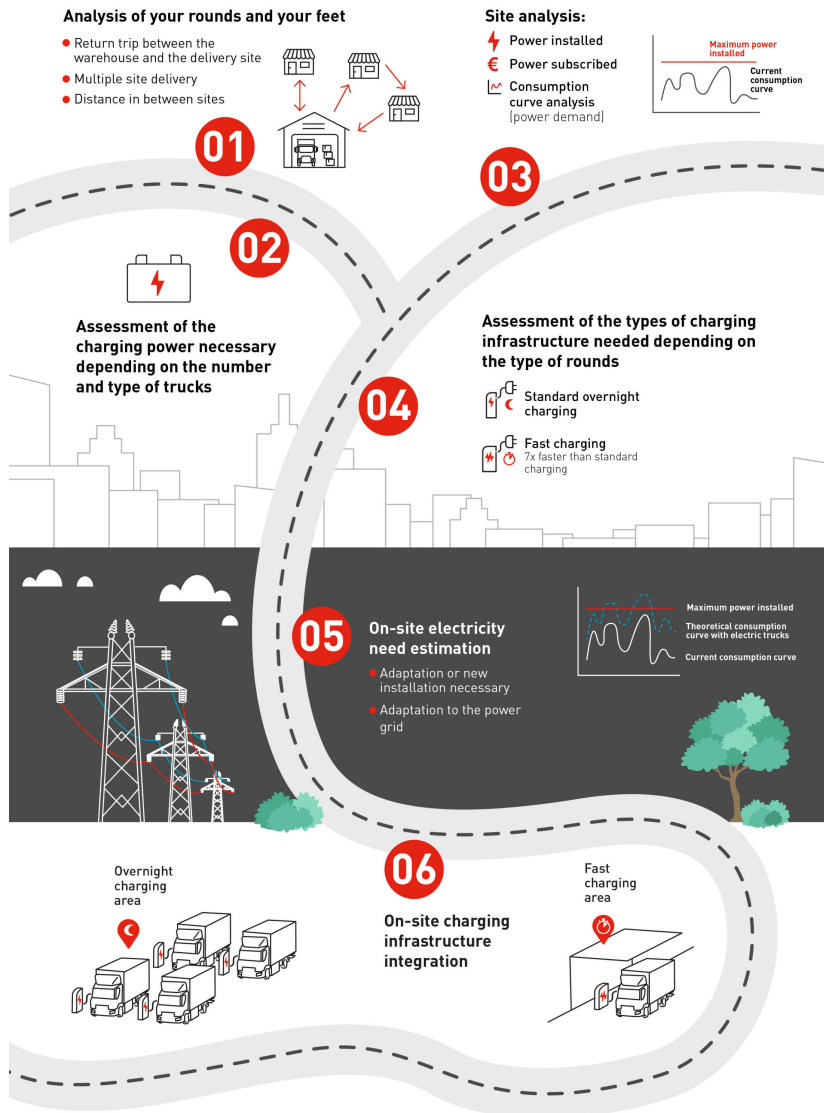

6 key facts to install the best charging infrastructure for your electric trucks fleet

How to evaluate your charging power needs for your electric trucks fleet?

Renault Trucks gives you the items to keep in mind to adapt your charging infrastructure.